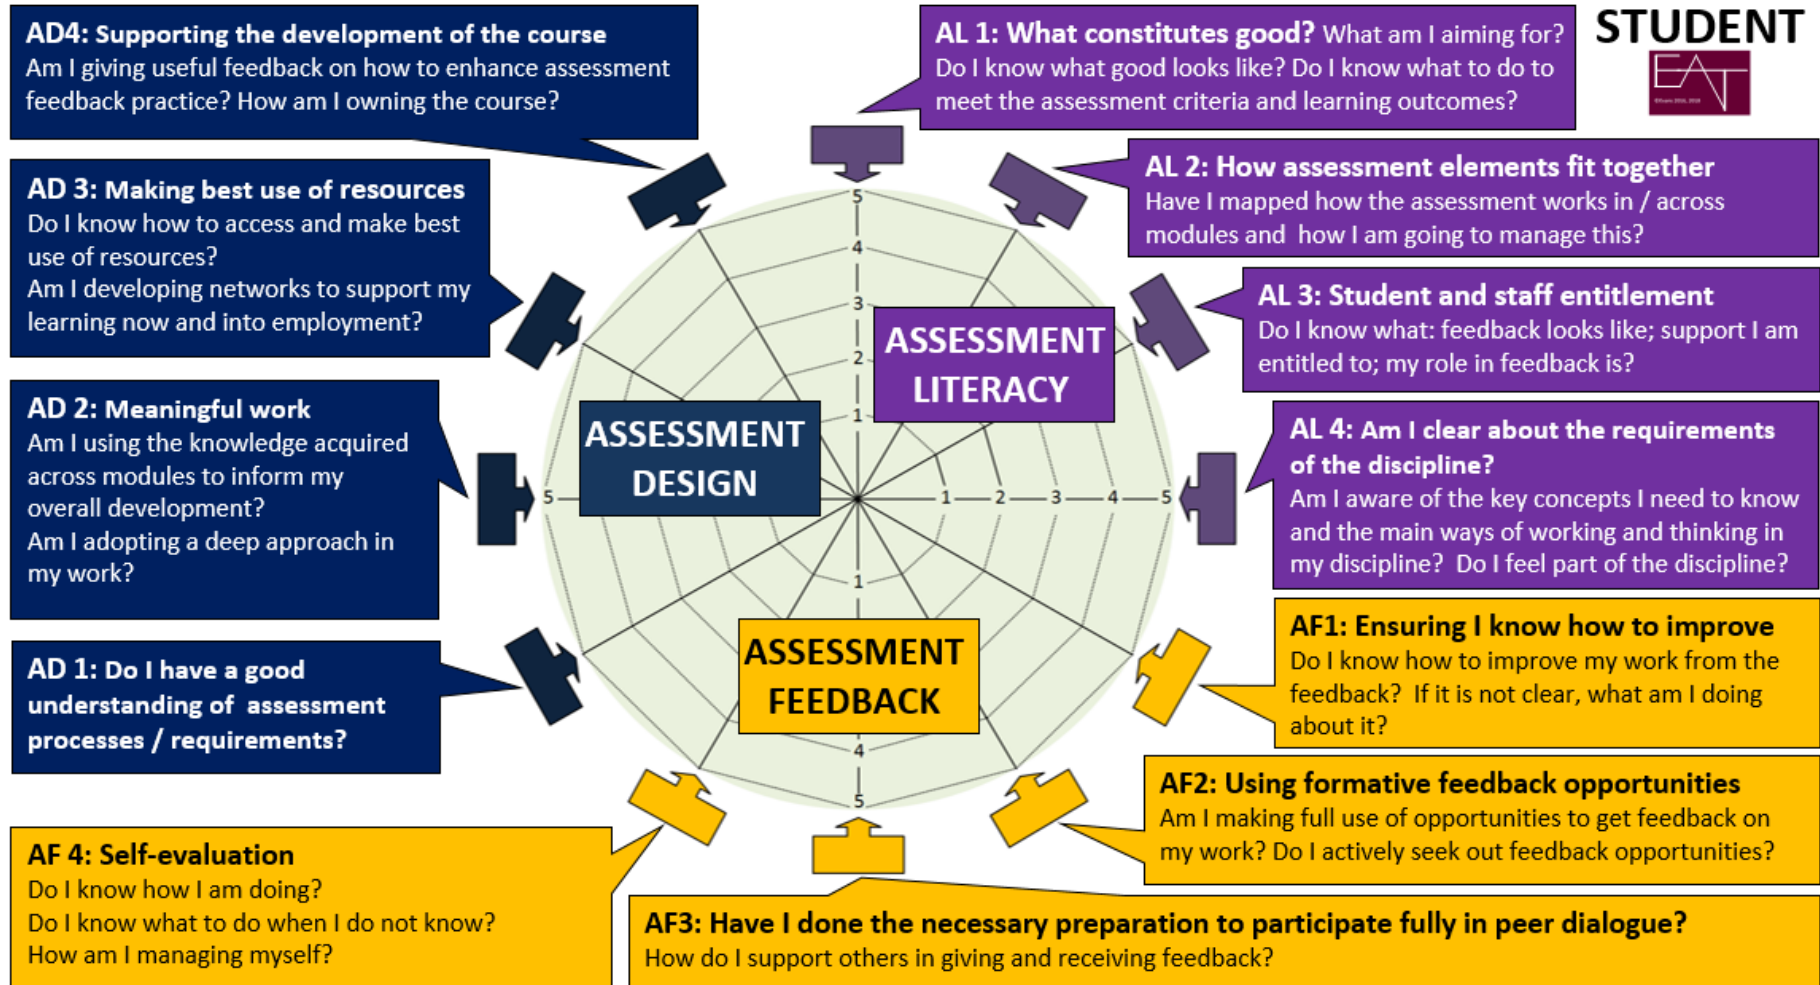

APPENDIX C: STUDENT VERSIONS OF EAT

CI: EAT student areas document

APPENDIX C2c: EAT student scoring colour document

APPENDIX C2bw: EAT student black and white scoring document

APPENDIX C3blv: EAT student BLANK scoring document