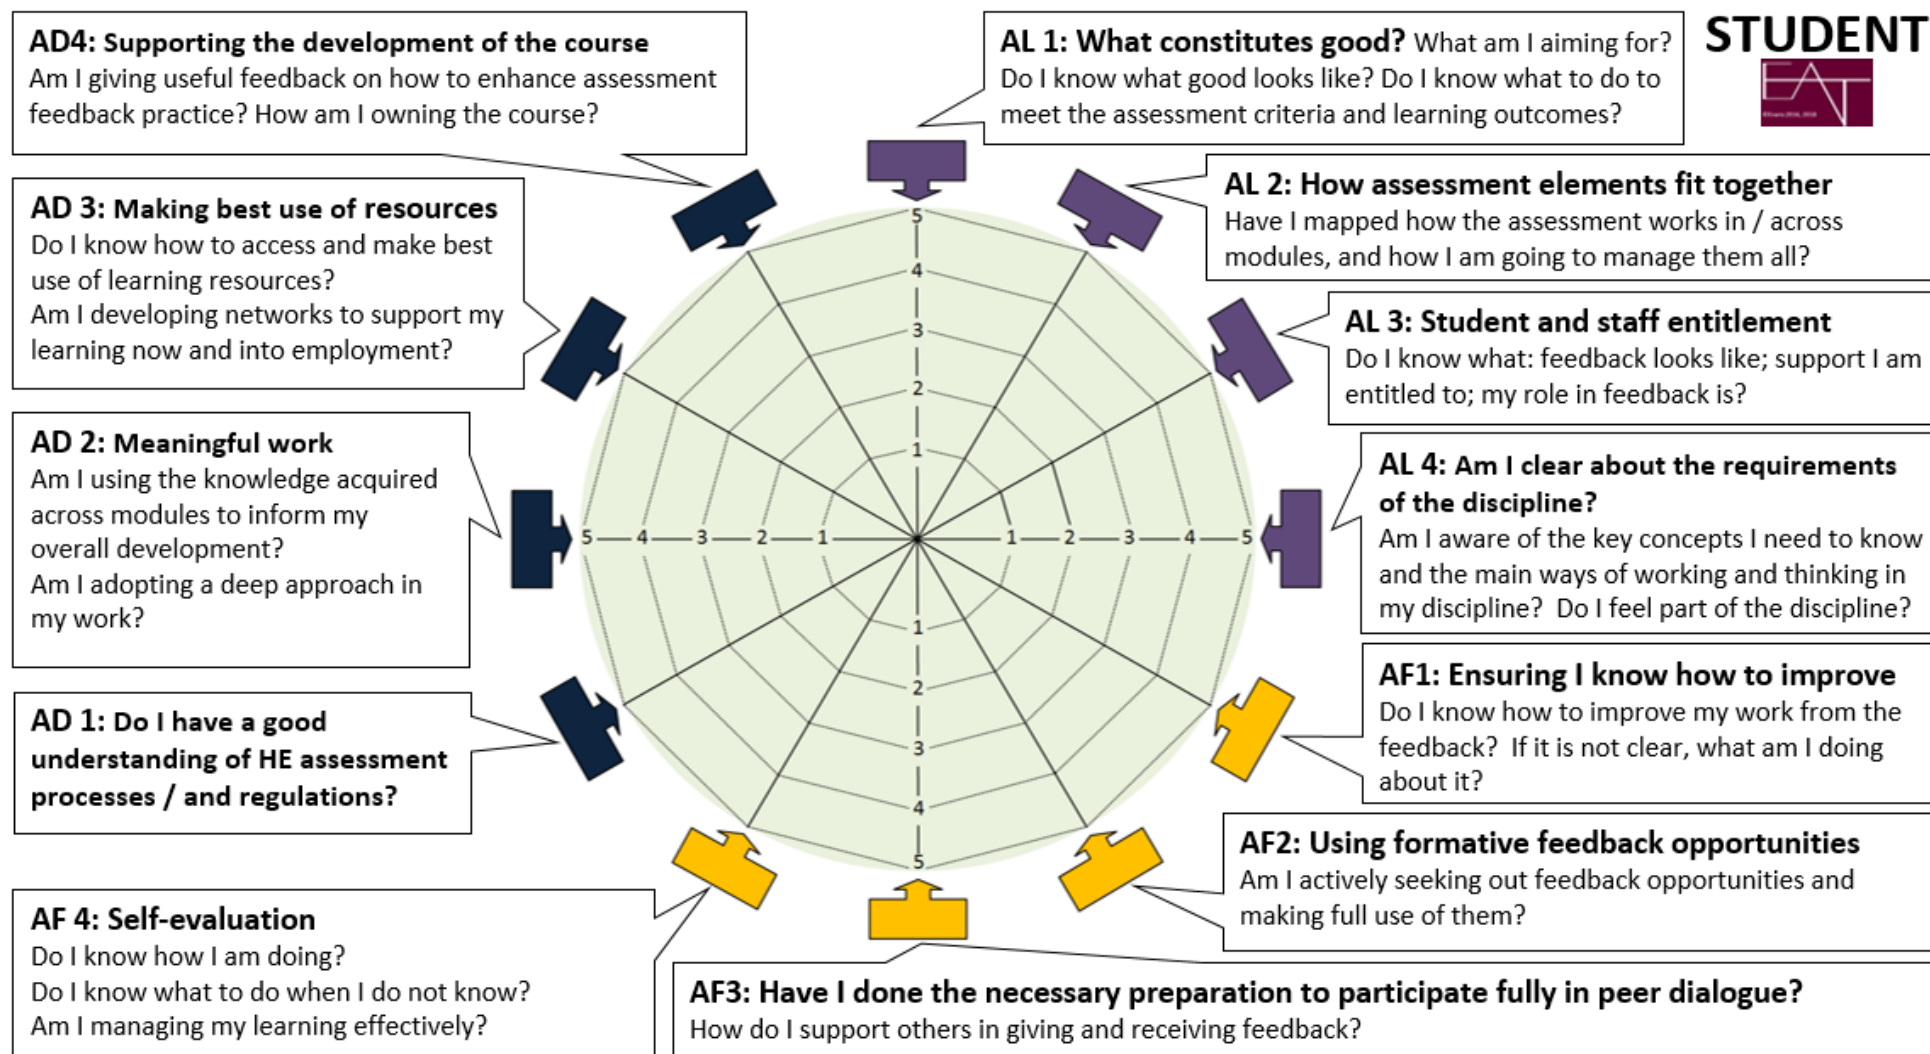

APPENDIX C: STUDENT VERSIONS OF EAT

CI: EAT student areas document

APPENDIX C2c: EAT student scoring colour document

APPENDIX C2bw: EAT student black and white scoring document

APPENDIX C3blv: EAT student BLANK scoring document

STUDENT