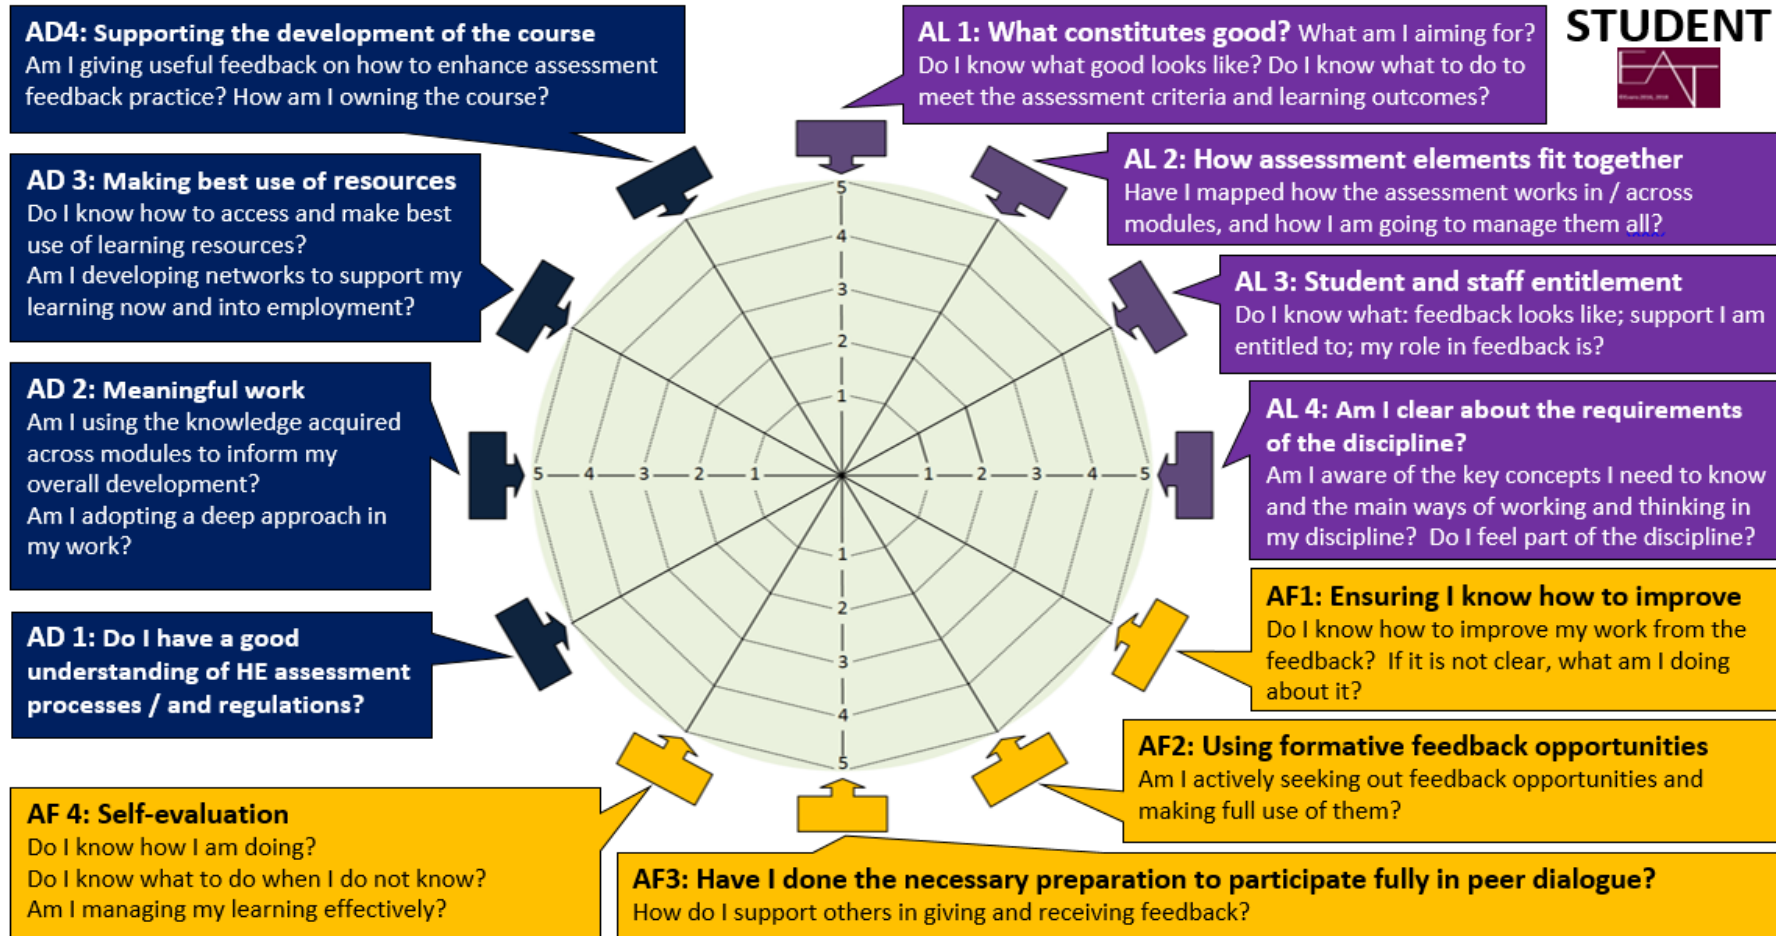

APPENDIX C: STUDENT VERSIONS OF EAT

CI: EAT student areas document

APPENDIX C2c: EAT student scoring colour document

APPENDIX C2bw: EAT student black and white scoring document

APPENDIX C3blv: EAT student BLANK scoring document